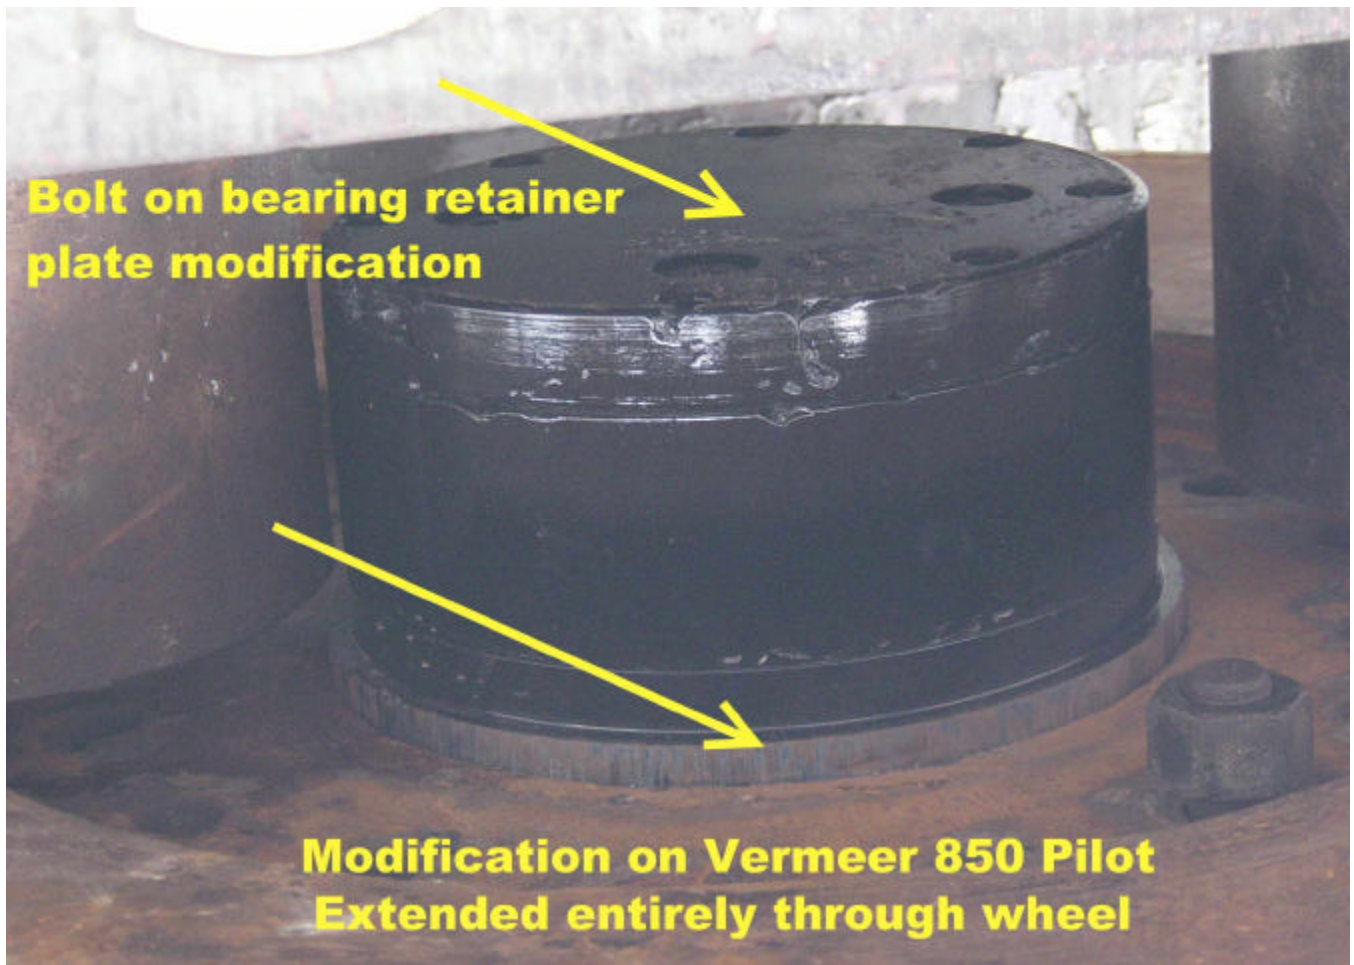

Reconditioning Cat 992 Z Bar Link

Boring Vermeer Trencher Pivot Ring

Machining Vermeer 40" 850 Idler Wheel

A large, green industrial press machine is the central focus of the image. The word "HUFFORD" is prominently displayed in yellow, raised letters on the upper section of the machine. The machine has a heavy-duty, cylindrical central shaft with two large, circular metal plates mounted on it. To the left, a green electric motor is connected to the machine. The background shows an outdoor setting with trees and a green car parked near a building.

HUFFORD

Pressing Vermeer 850 Idler Assembly