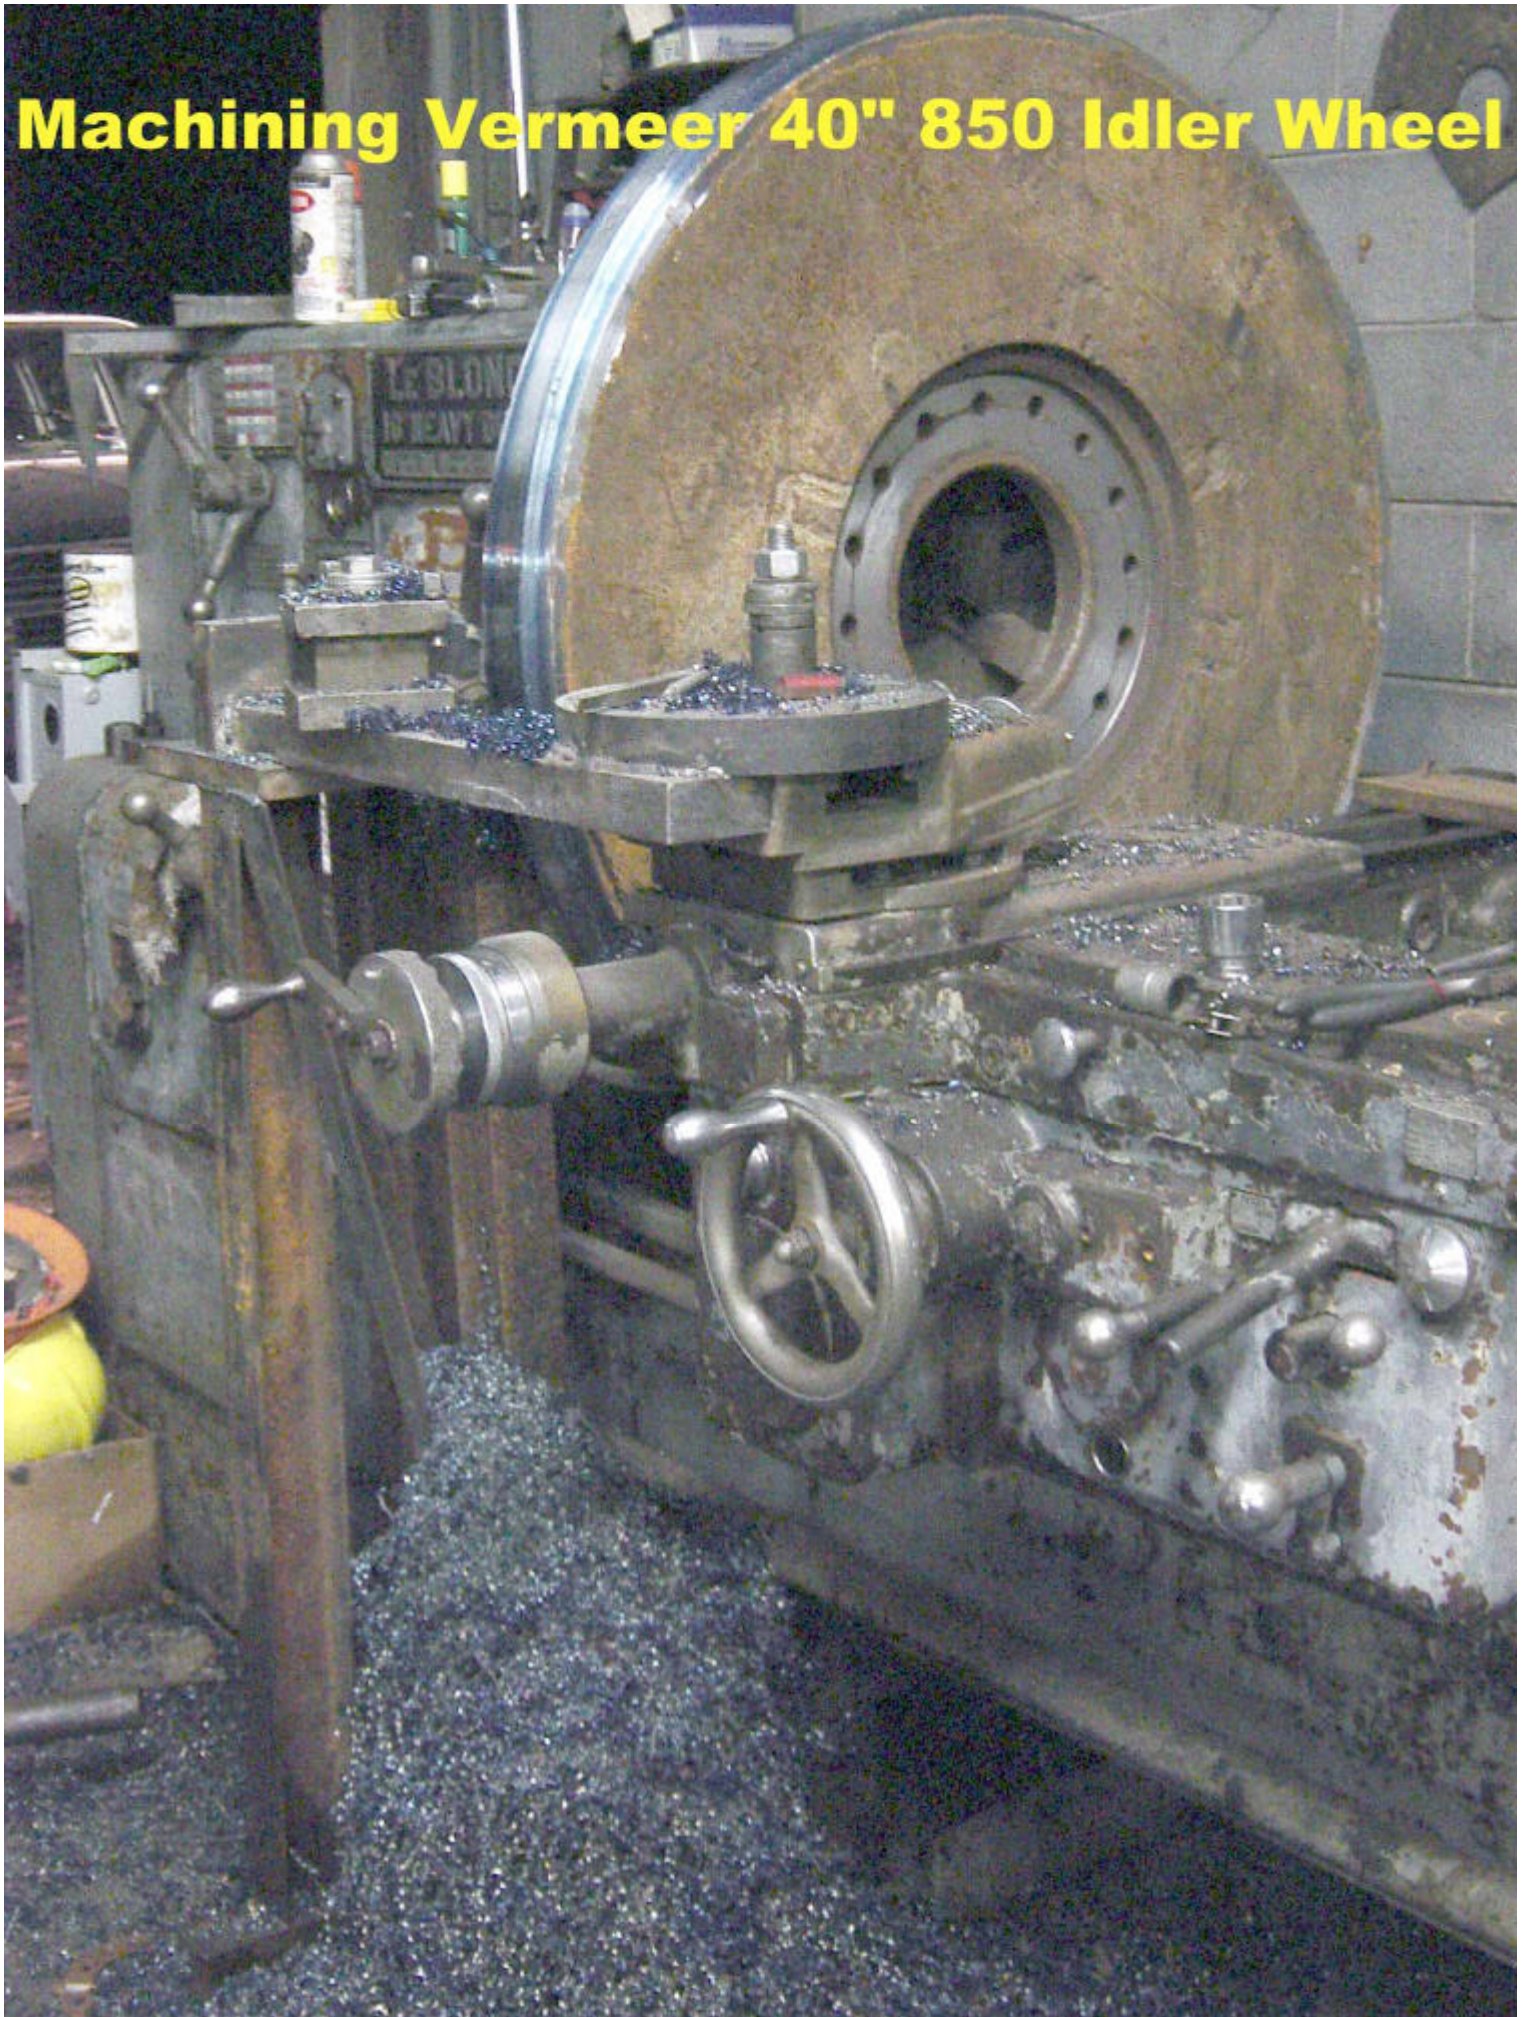

Reconditioning Cat 992 Z Bar Link

Boring Vermeer Trencher Pivot Ring

Machining Vermeer 40" 850 Idler Wheel

A large, green industrial press machine is the central focus of the image. The word "HUFFORD" is prominently displayed in yellow, raised letters on the upper section of the machine. The machine has a heavy-duty, cylindrical central shaft with two large, circular metal plates mounted on it. To the left, a green electric motor is connected to the machine. The background shows an outdoor setting with trees and a green car parked near a building.

HUFFORD

Pressing Vermeer 850 Idler Assembly