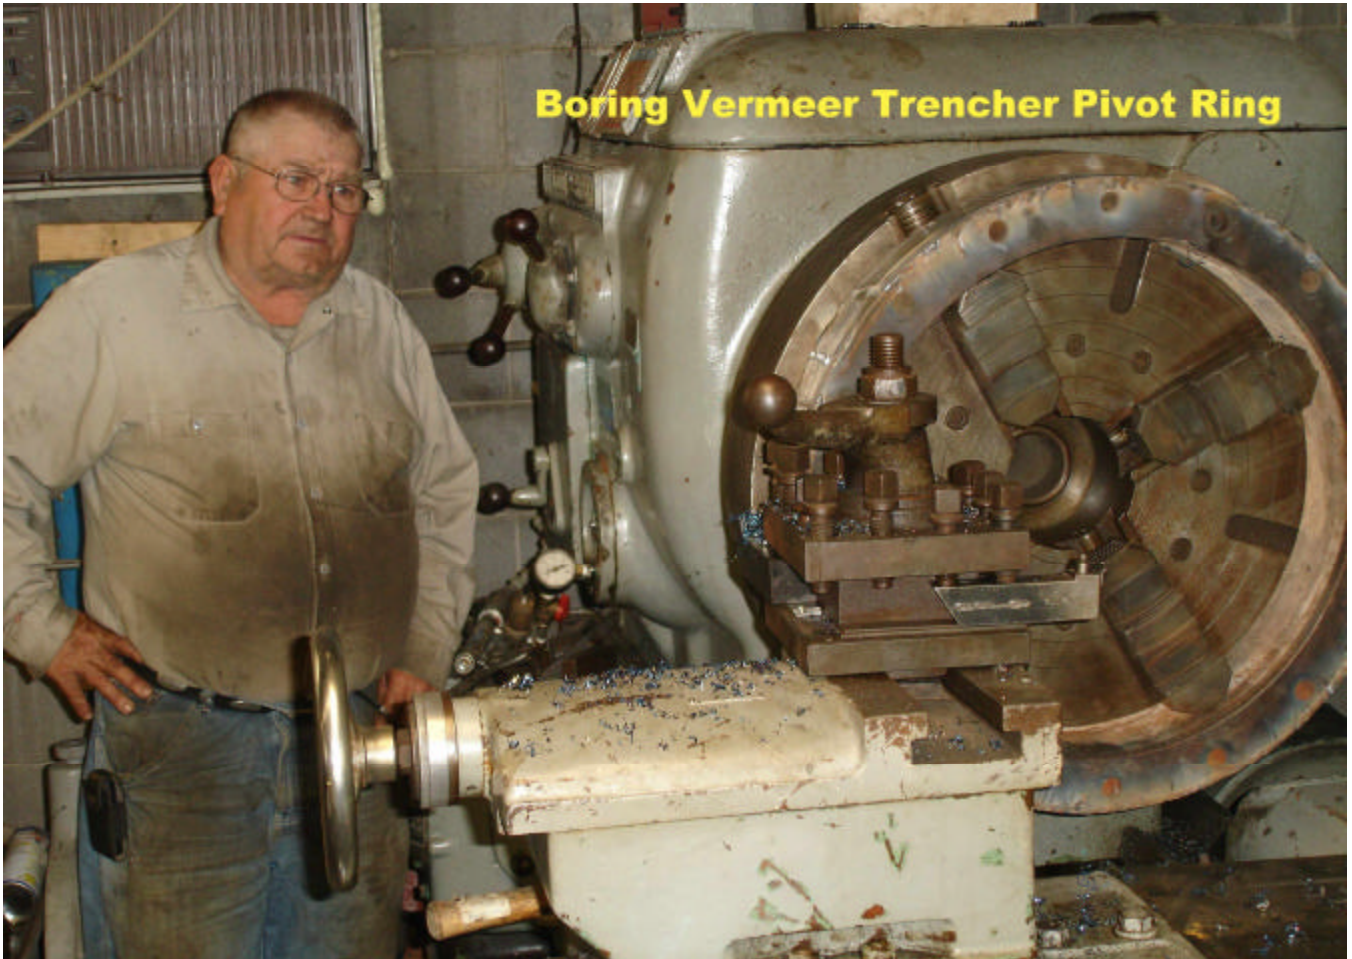

Reconditioning Cat 992 Z Bar Link

Boring Vermeer Trencher Pivot Ring

Machining Vermeer 40" 850 Idler Wheel

A large, green industrial press machine is the central focus of the image. The word "HUFFORD" is prominently displayed in yellow, raised letters on the upper section of the machine. The machine has a heavy-duty, cylindrical central shaft with two large, circular metal plates mounted on it. To the left, a green electric motor is connected to the machine. The background shows an outdoor setting with trees and a green car parked near a building.

HUFFORD

Pressing Vermeer 850 Idler Assembly